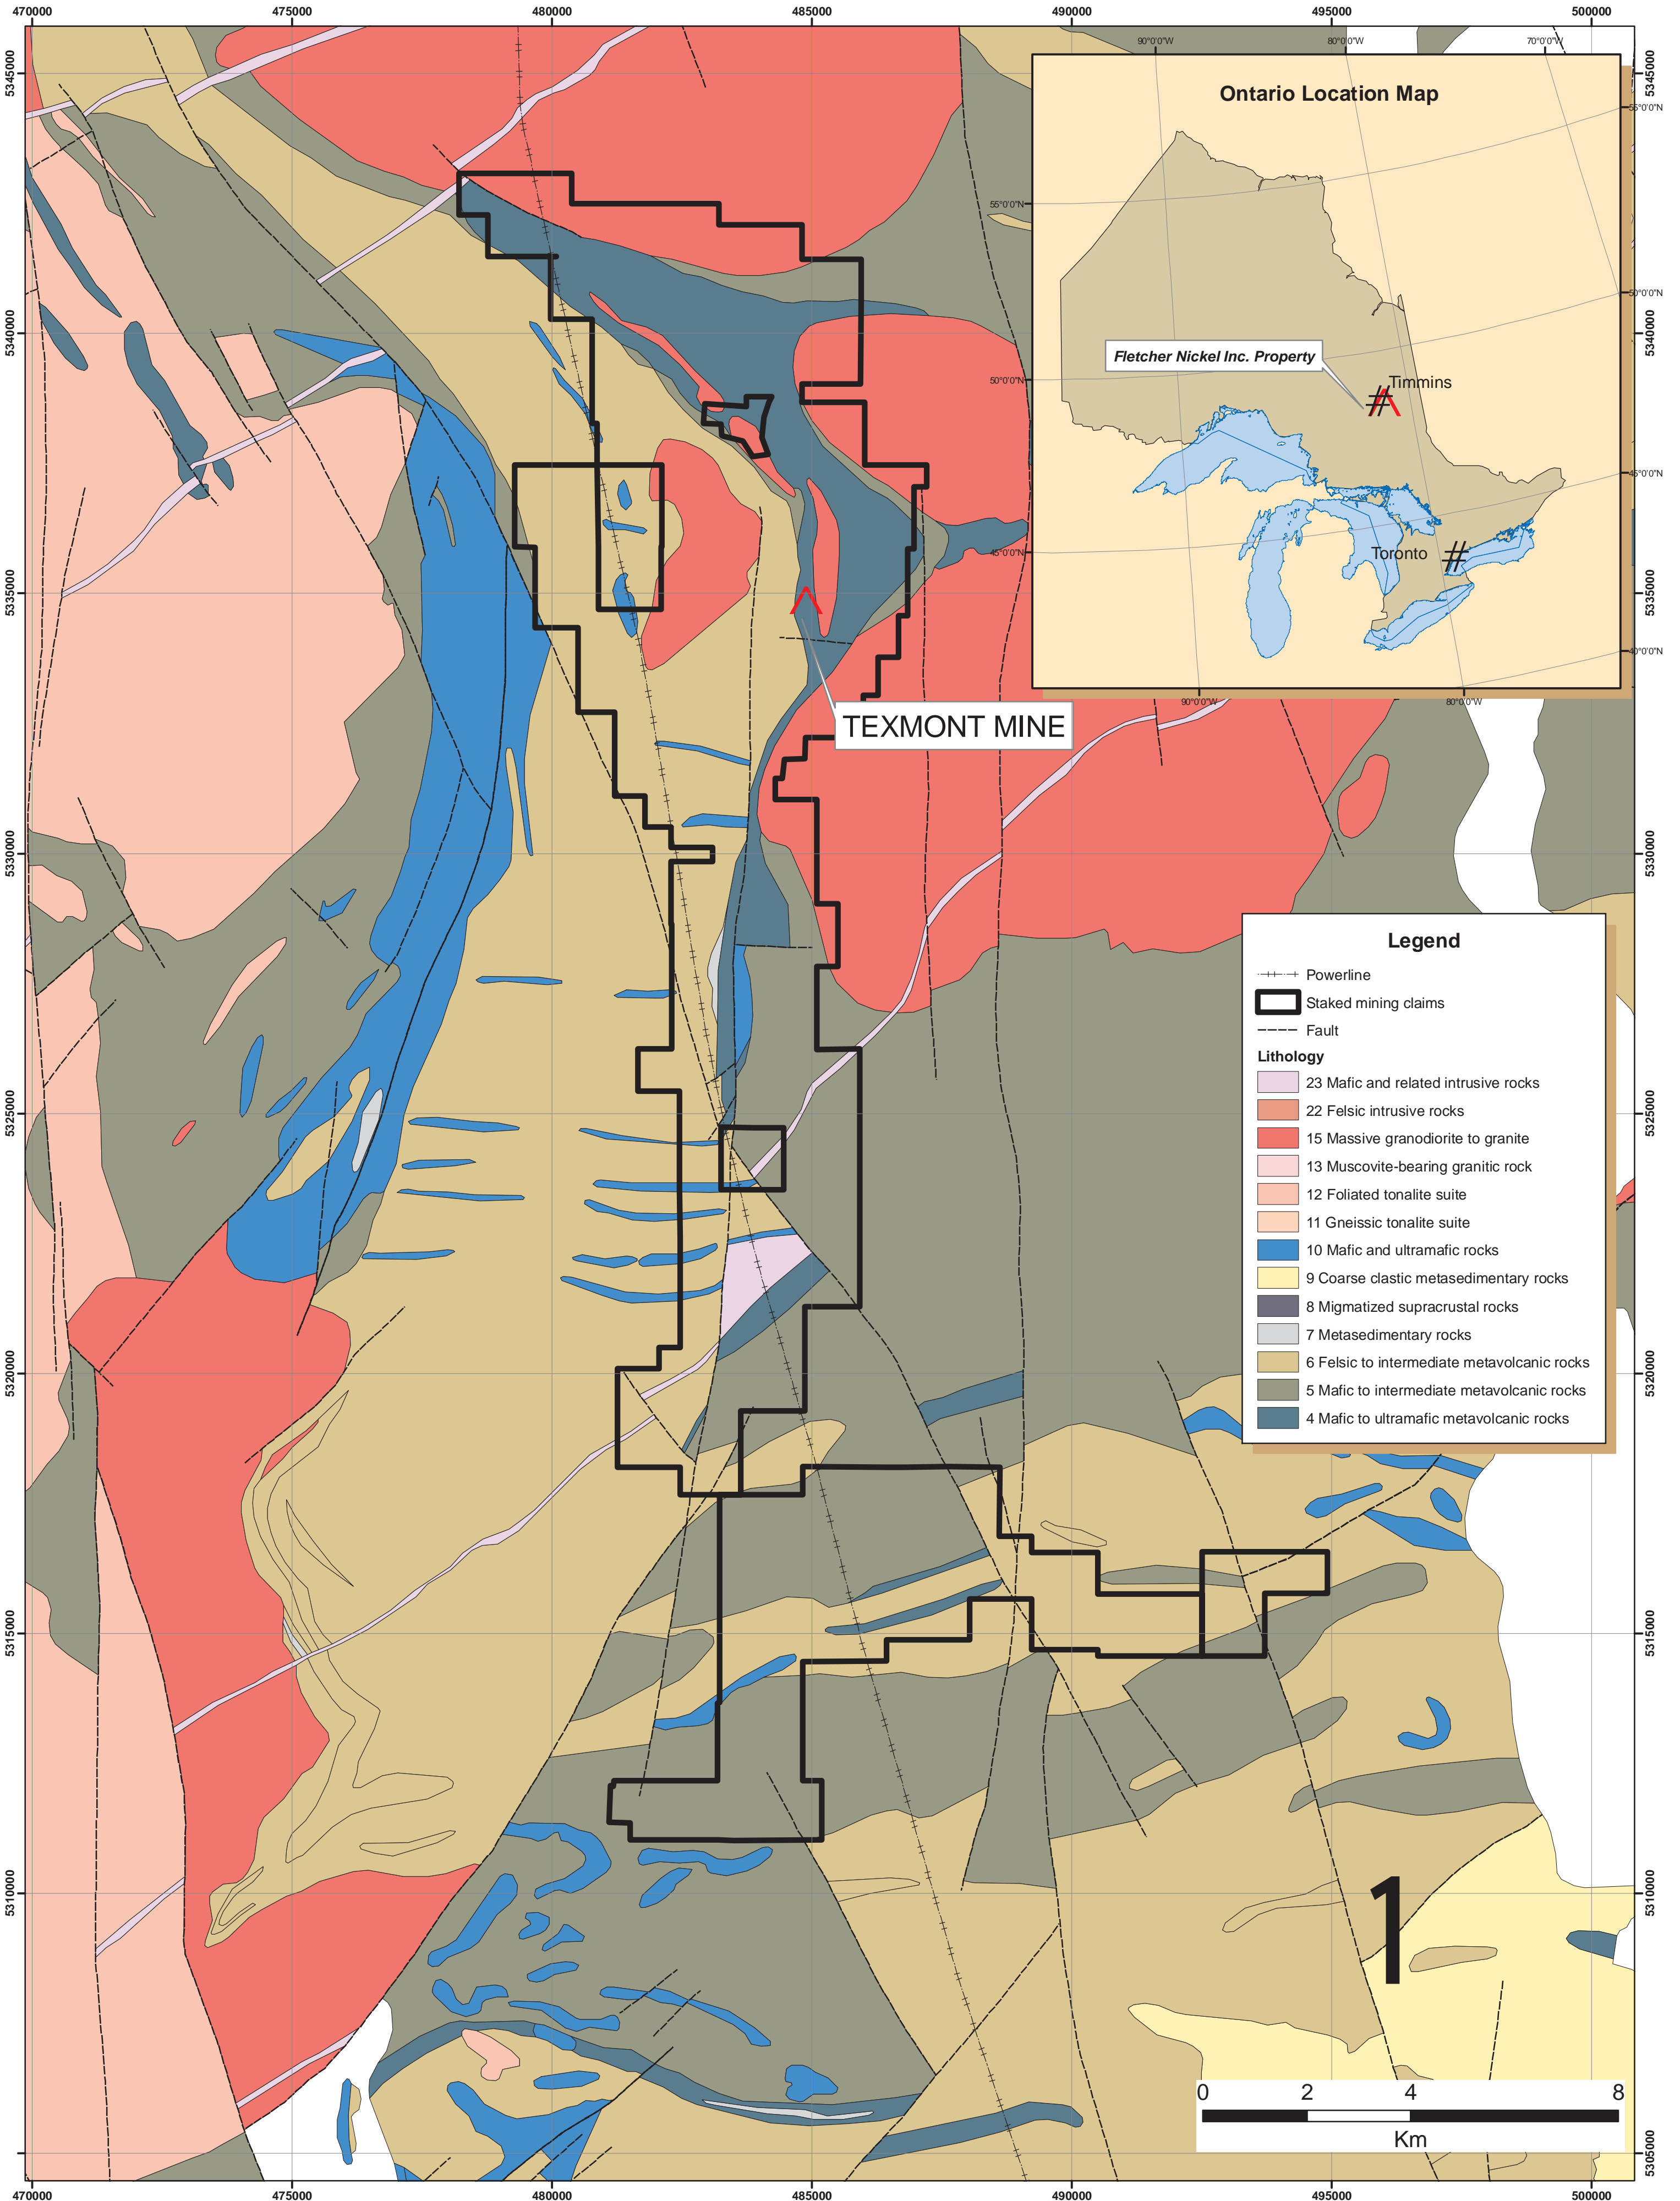

Fletcher Nickel Inc. Property Map

Ontario Location Map

Fletcher Nickel Inc. Property

Timmins

Toronto

TEXMONT MINE

Legend

- +--- Powerline
- ▭ Staked mining claims
- Fault
- Lithology**
- 23 Mafic and related intrusive rocks
- 22 Felsic intrusive rocks
- 15 Massive granodiorite to granite
- 13 Muscovite-bearing granitic rock
- 12 Foliated tonalite suite
- 11 Gneissic tonalite suite
- 10 Mafic and ultramafic rocks
- 9 Coarse clastic metasedimentary rocks
- 8 Migmatized supracrustal rocks
- 7 Metasedimentary rocks
- 6 Felsic to intermediate metavolcanic rocks
- 5 Mafic to intermediate metavolcanic rocks
- 4 Mafic to ultramafic metavolcanic rocks

1